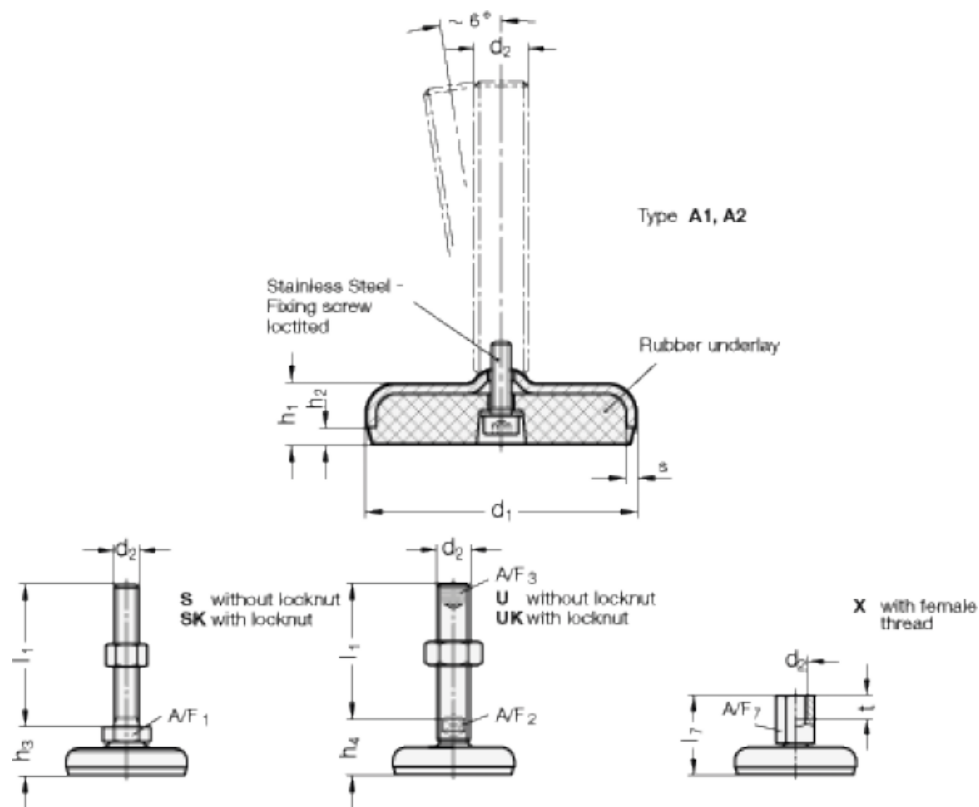

Article number: 2030100M24200A2UK

Description: E+G levelling foot
GN 30-100-M24-200-A2-UK

Note: UK With nut, Hexagon socket at the top, Wrench flat at the bottom

Measures

A/F2 = 19

s = 4

A/F3 = 12

d1 = 100

d2 = M24

h1 = 20

h2 = 6

h4 = 38

l1 = 200